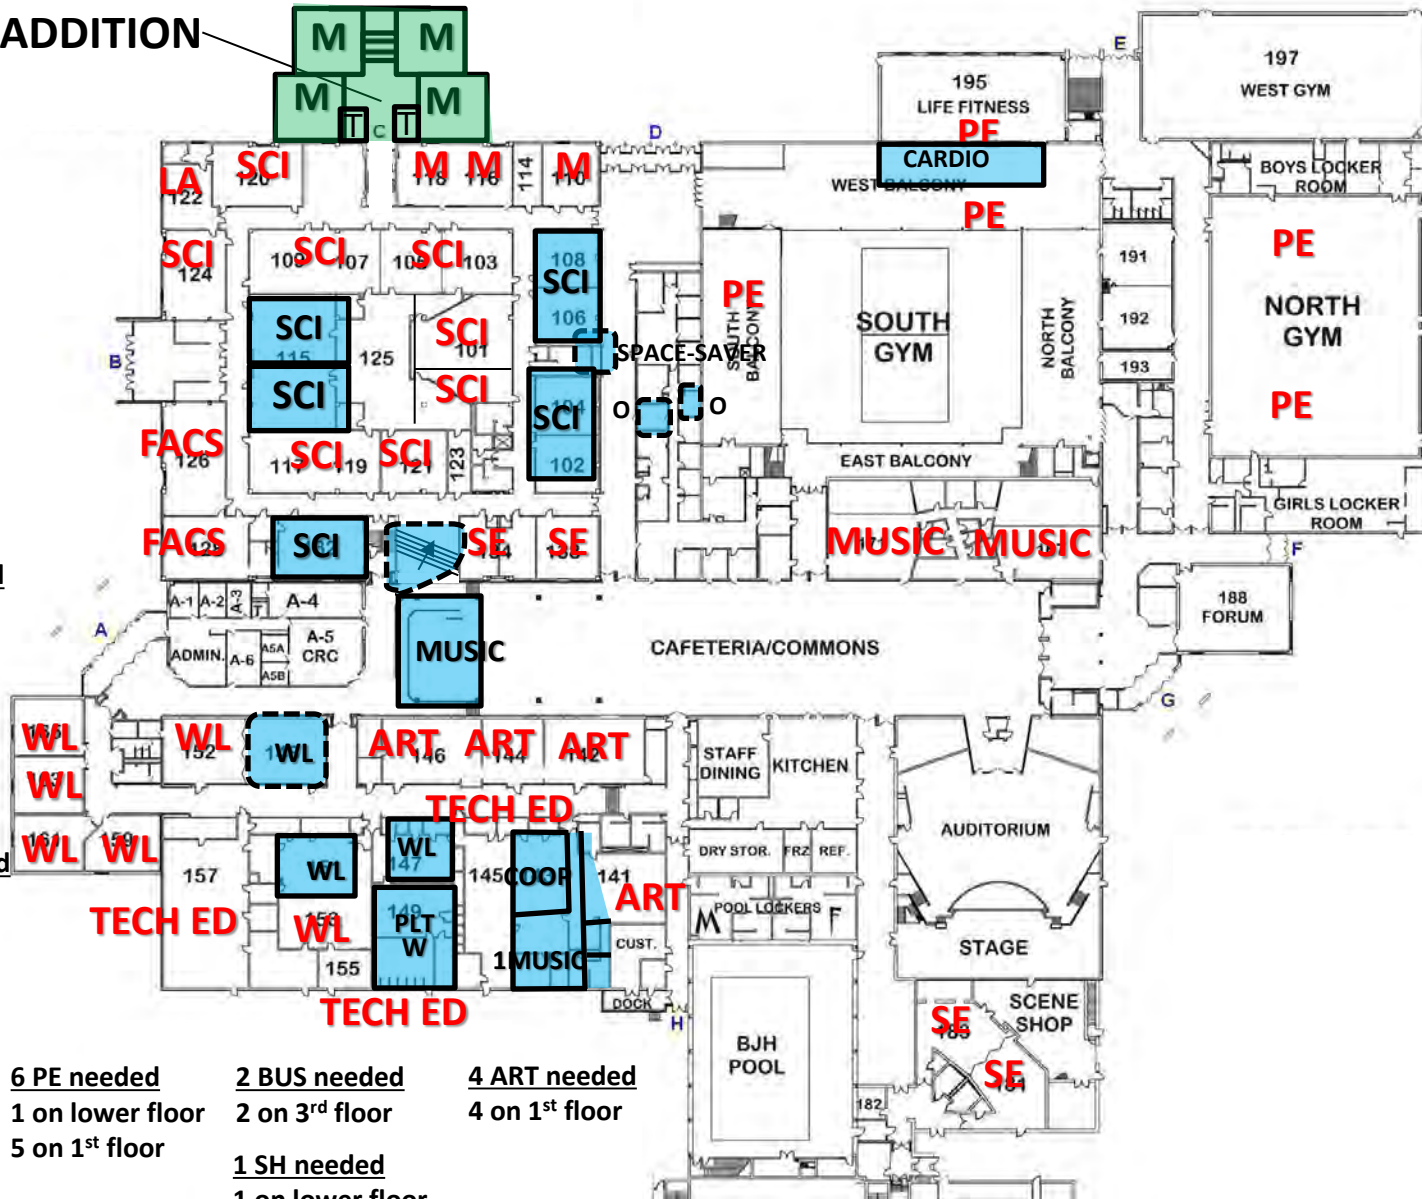

ISD 279

Park Center Senior High School

ADDITION

- 5 ELL needed
5 on 2nd floor
- 11 SS needed
3 on 2nd floor
8 on 3rd floor
- 9 WL needed
9 on 1st floor
- 13 SCI needed
13 on 1st floor
- 15 M needed
7 on 1st floor
4 on 2nd floor
4 on 3rd floor
- 1 HEALTH needed
1 on lower floor
- 1 COOP needed
1 on 1st floor
- 4 MUSIC needed
4 on 1st floor
- 2 TECH ED needed
3 on 1st floor
- 12 SE needed
4 on 1st floor
8 on 3rd floor
- 19 LA needed
1 on 1st floor
15 on 2nd floor
3 on 3rd floor

- 6 PE needed
1 on lower floor
5 on 1st floor
- 2 BUS needed
2 on 3rd floor
- 4 ART needed
4 on 1st floor
- 1 SH needed
1 on lower floor

Level 1

Park Center Senior High School

ADDITION

RELOCATE BOOK STORAGE HERE
INVESTIGATE SPACE-SAVER SH

PARK CENTER HIGH SECOND FLOOR

Level 2

Park Center Senior High School

Level 3

Park Center Senior High School

Lower Level