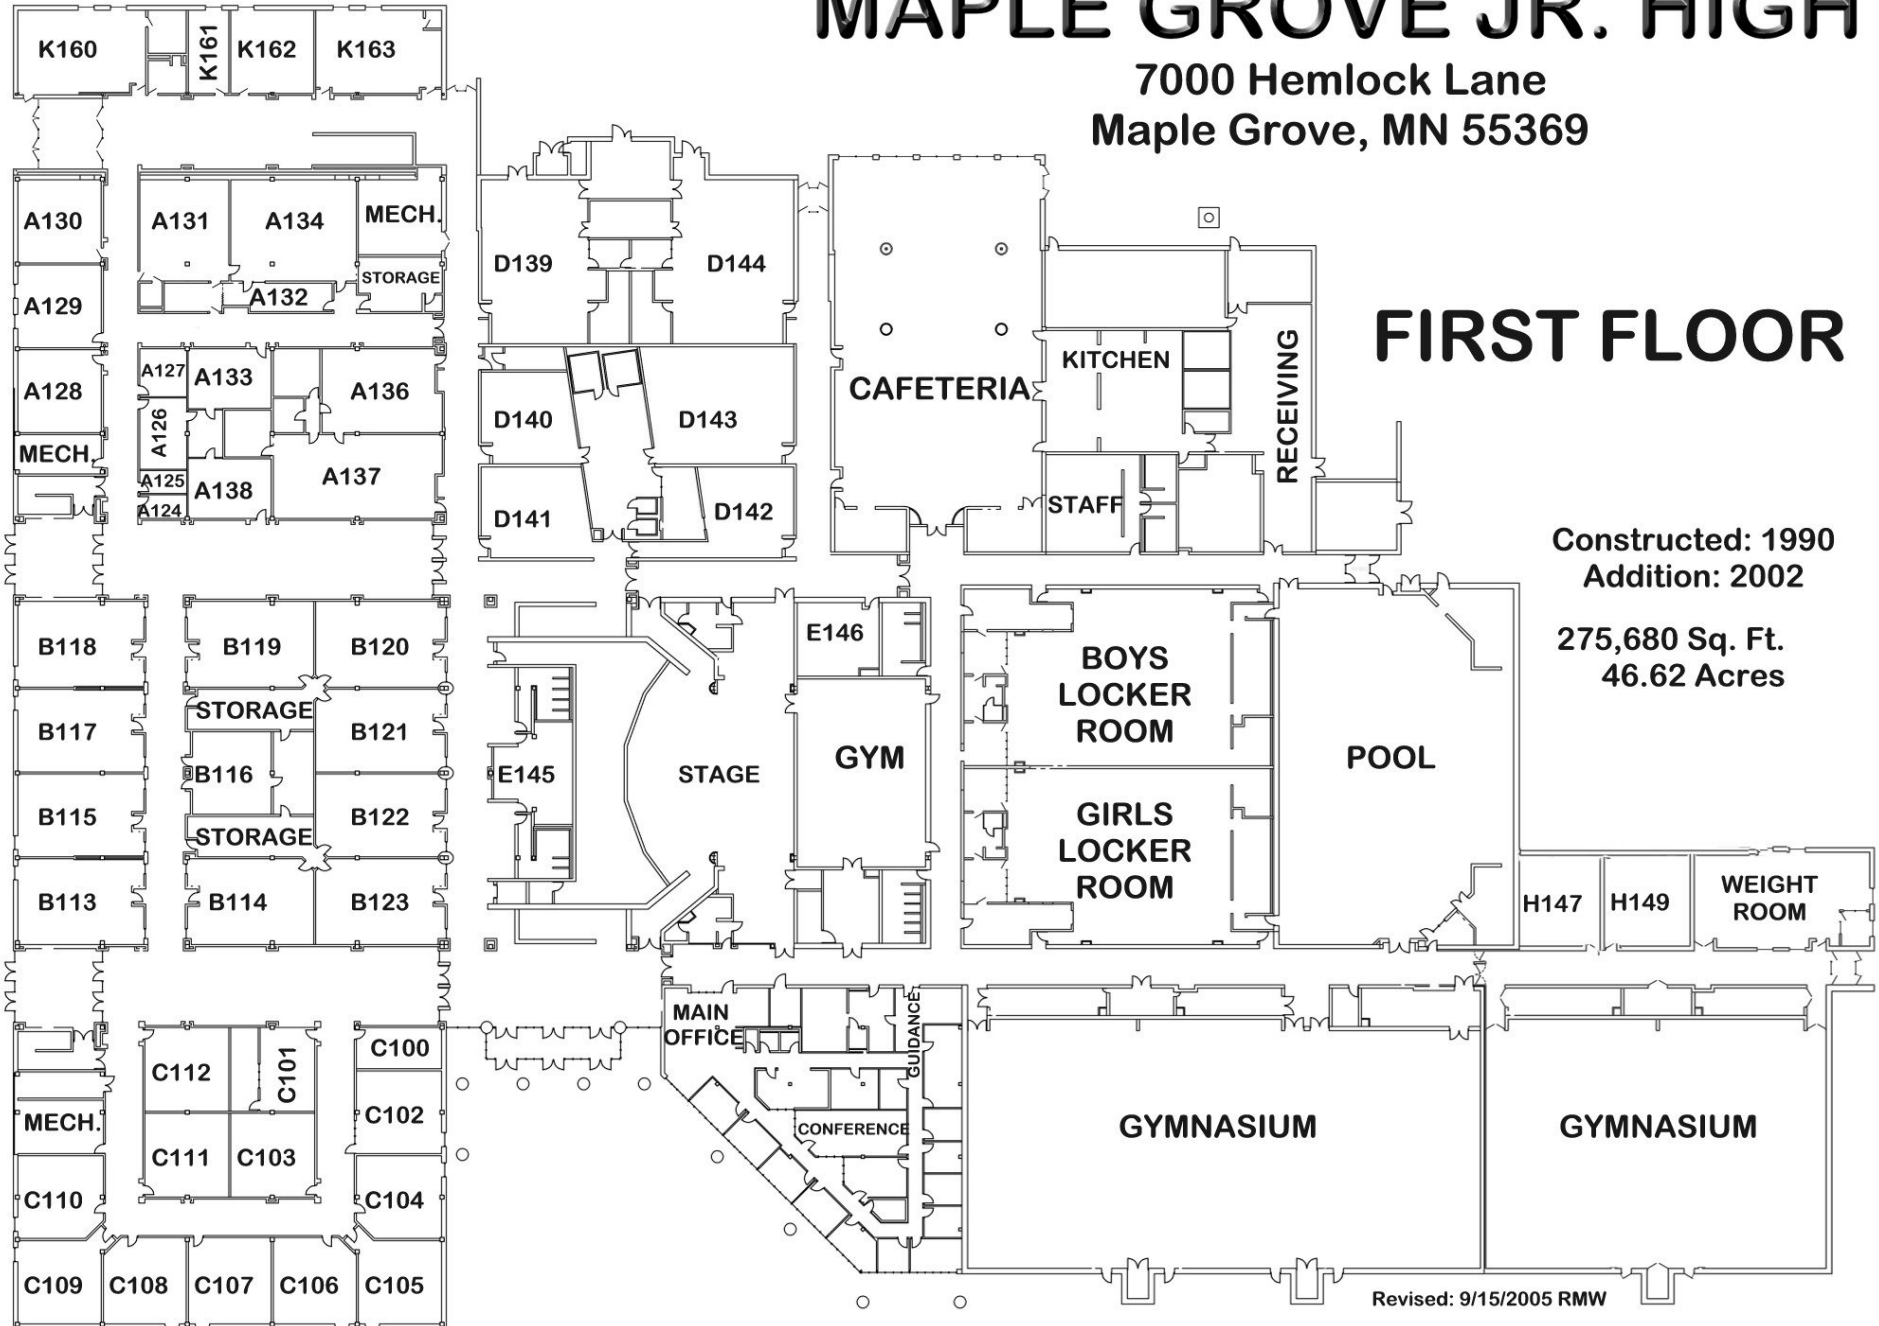

MAPLE GROVE JR. HIGH

7000 Hemlock Lane
Maple Grove, MN 55369

FIRST FLOOR

Constructed: 1990
Addition: 2002

275,680 Sq. Ft.
46.62 Acres